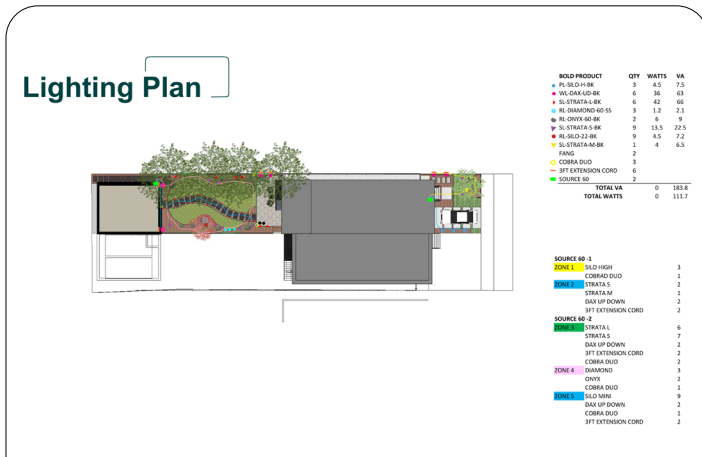

Transform the darkness into light

2D Design Package

BOLD's 2D lighting design presentation package is meant to assist with product selection: our designers will choose the products best suited for the space. The included cable plan also makes installation more efficient and is a valuable tool to keep on hand for future troubleshooting.

3D Design Package

BOLD's 3D lighting design presentation package is an invaluable addition to any outdoor lighting project. Use it as an installation aid, selling tool, or to really visualize what BOLD fixtures will look like in an outdoor space after install.

HOW IT WORKS

Choose → Choose the lighting package that fits your project best.

Send → Send our designer photos, videos, and/or plans for the project.

Re-imagine → Our designer will transform your ideas and vision into reality.

Receive → Receive your lighting design presentation in just 1.5 - 2 weeks.

Need help?
Contact our Design Team

1-833-972-9960 | design@boldpros.com