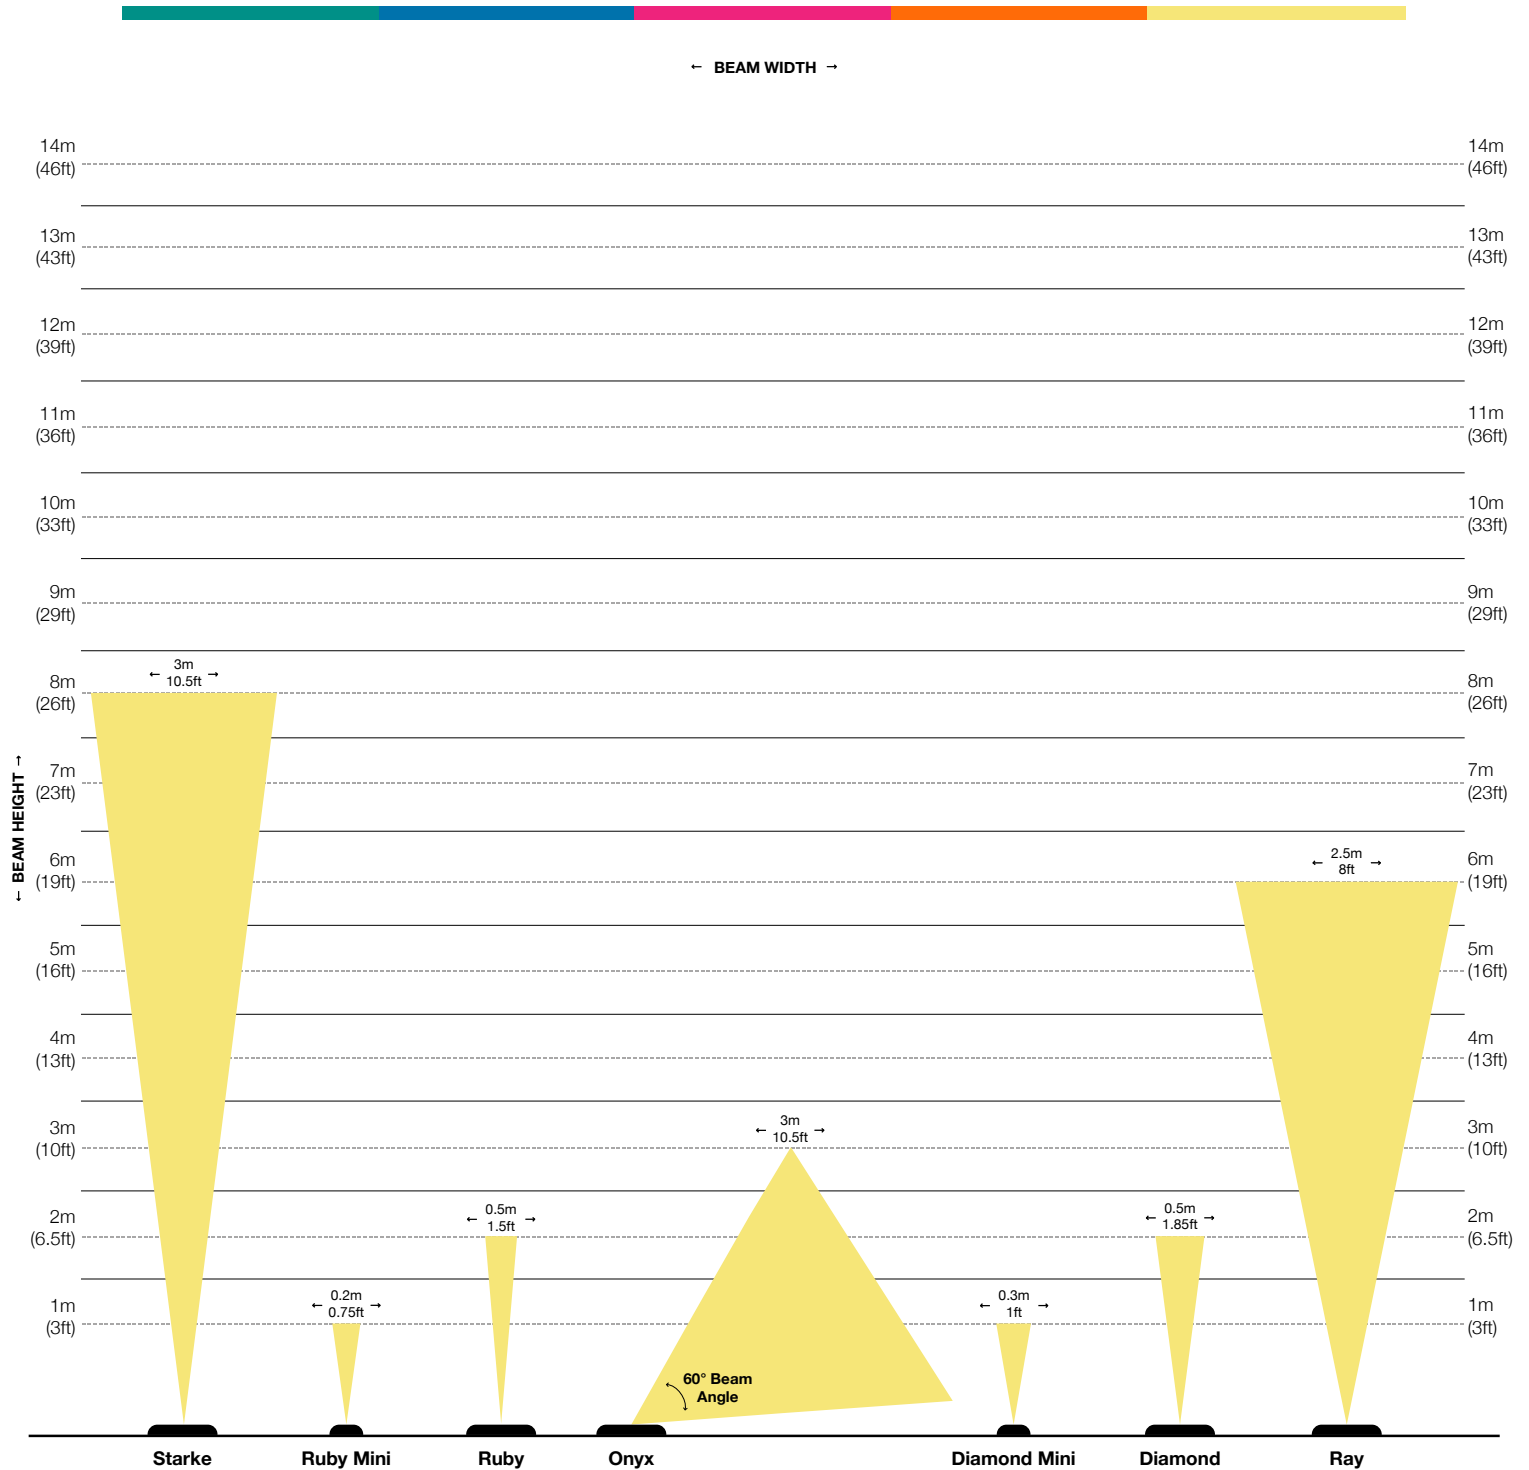

Specs shown in the above graphs are rounded for easy comprehension.
To view the full and detailed specs, please refer to our spec sheets available at boldpros.com

Recessed Light Directory

Specs shown in the above graphs are rounded for easy comprehension.
To view the full and detailed specs, please refer to our spec sheets available at boldpros.com