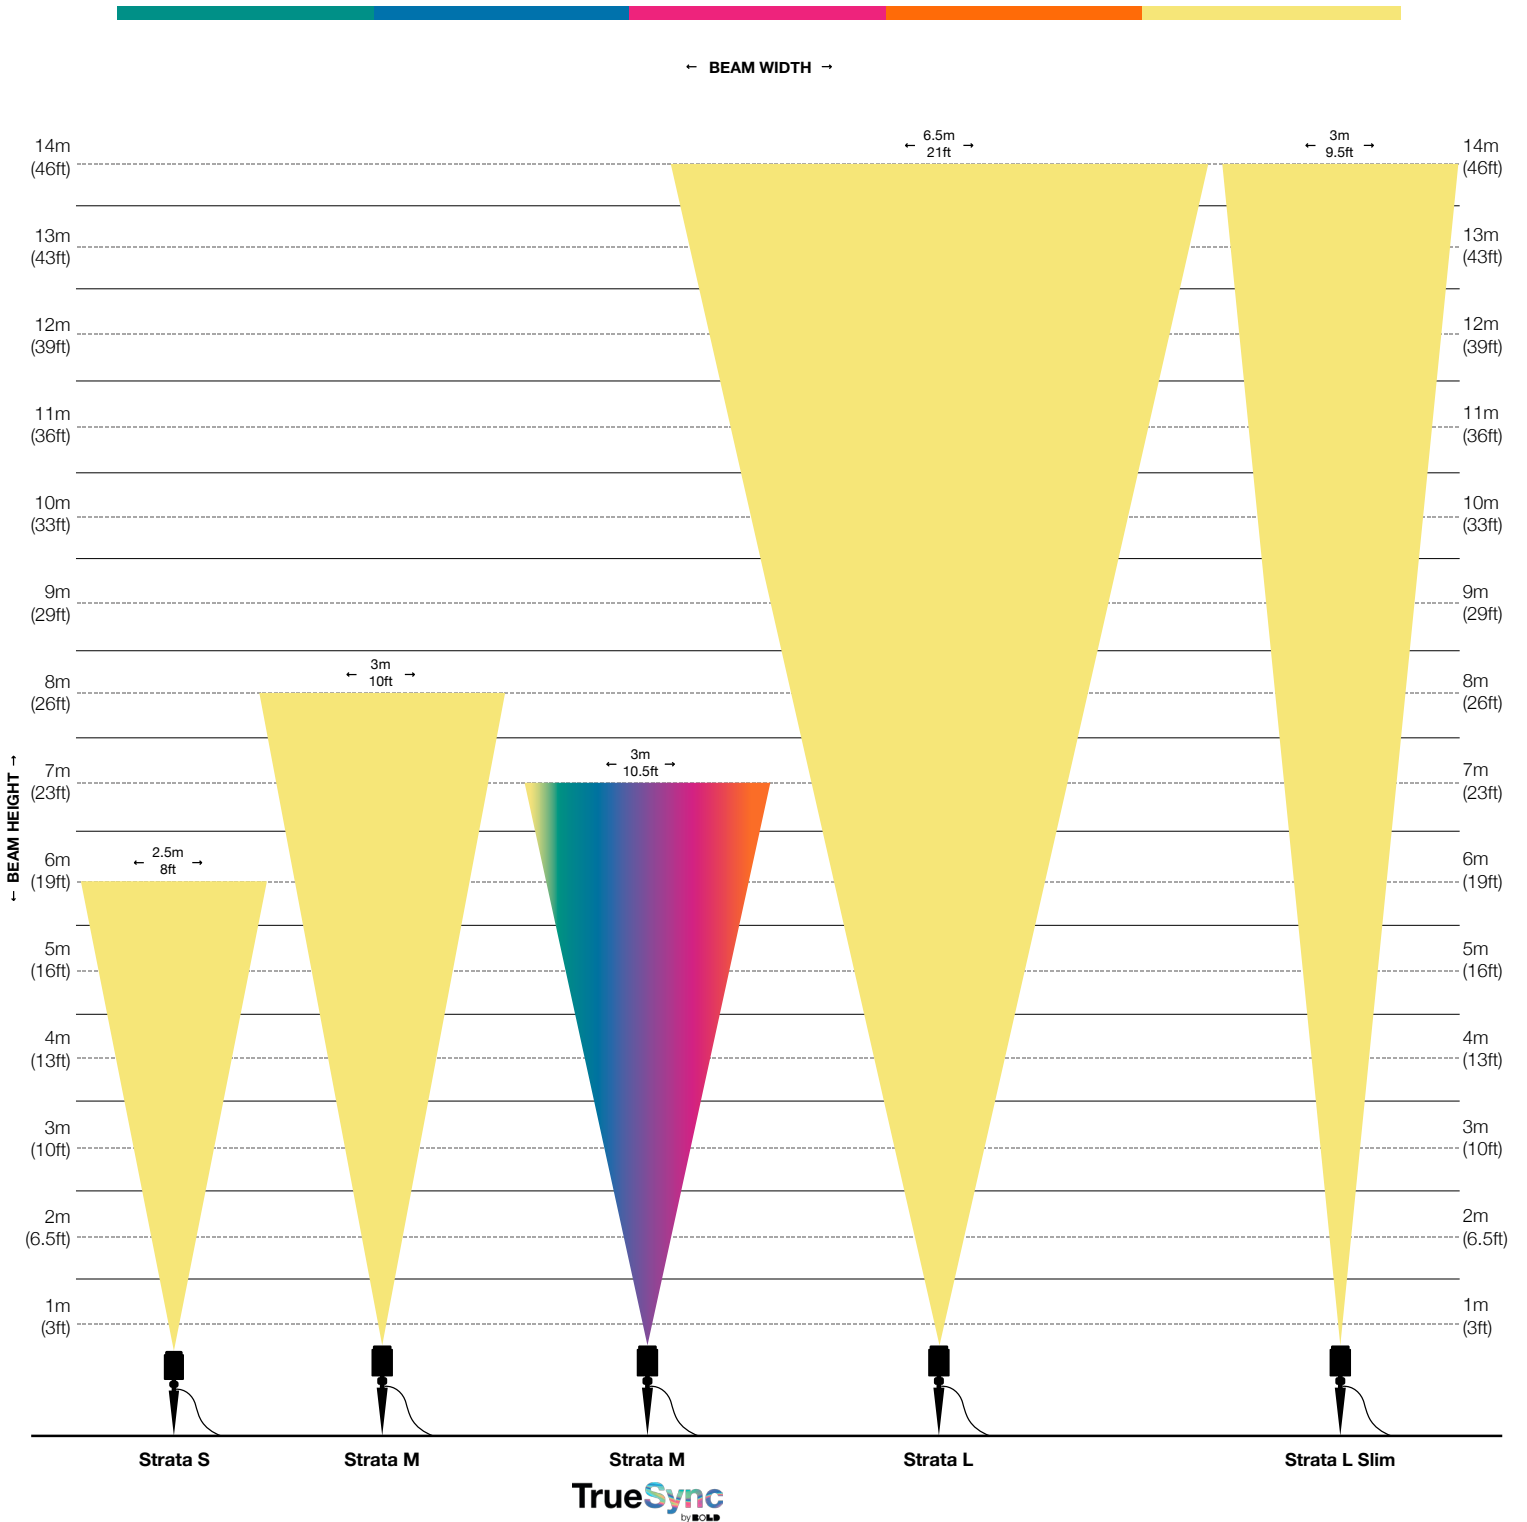

Specs shown in the above graphs are rounded for easy comprehension.
To view the full and detailed specs, please refer to our spec sheets available at boldpros.com