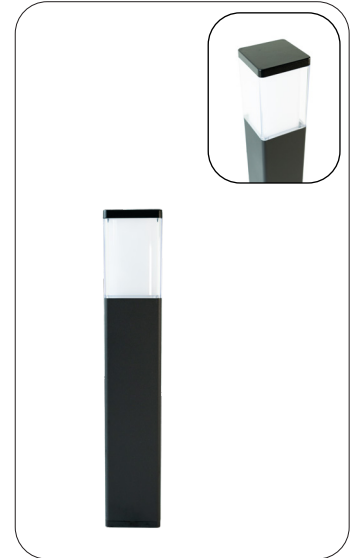

Silva Low

SKU: PL-SILVA-L-BK
 Wattage: 1.5
 Volt Amps: 2.5
 Lumens: 60
 CRI: 92.5
 Size (in): 3.94 x 6 x 18
 Size (mm): 100 x 152 x 457

Prism High

SKU: PL-PRISM-H-BK
 Wattage: 1.5
 Volt Amps: 2.5
 Lumens: 60
 CRI: 93
 Size (in): 2.6 x 2.6 x 24.09
 Size (mm): 66 x 66 x 612

Prism Low

SKU: PL-PRISM-L-BK
 Wattage: 1.5
 Volt Amps: 2.5
 Lumens: 60
 CRI: 93
 Size (in): 2.6 x 2.6 x 14.65
 Size (mm): 66 x 66 x 372

Cube High

SKU: PL-CUBE-H-BK
 Wattage: 1.5
 Volt Amps: 2.5
 Lumens: 60
 CRI: 93
 Size (in): 2.6 x 2.6 x 24.09
 Size (mm): 66 x 66 x 612