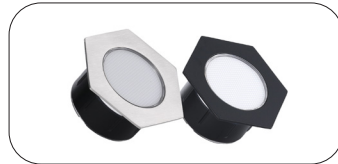

Diamond Hex

SKU: RL-DIAMOND-HX-60-SS
SKU: RL-DIAMOND-HX-60-BK
Wattage: 0.4
Volt Amps: 0.7
Lumens: 16
CRI: 93
Size (in): ø 2.36 x 3.13 x 2.68 x 1.57
Size (mm): ø 60 x 79 x 68 x 40